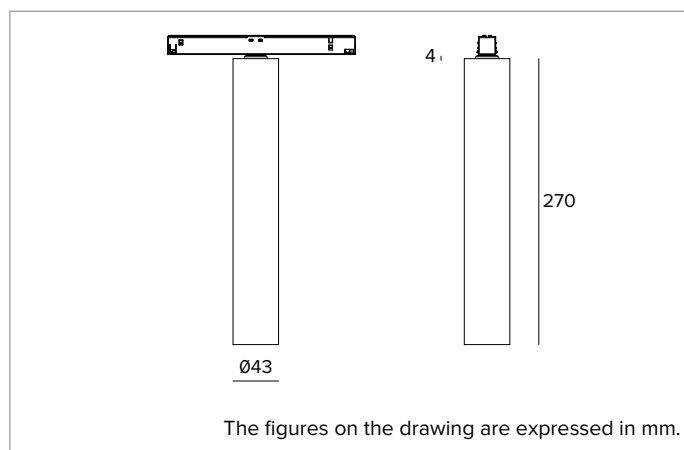

SOURCE

High efficiency Chip on Board LED Ra90. 3500K on request.

Energy efficiency class: F

Nominal power: 6,9W

Nominal flux: 889lm

Colour rendering index: 90

Rf: 92

Rg: 101

CCT nominal: 3000K

SDCM: 1.5

Lifetime (L80/B10): >50000h tq +25°C

ILLUMINOTECHNICAL CHARACTERISTICS

SP Version - metallised polycarbonate precision optics, a holographic diffusion filter and a black silicone cut off ring.

Optic: REFLECTOR

Beam angles: SP

Optical efficiency: 63%

Fixture flux: 563lm

Luminous efficacy: 75lm/W

Photobiological safety: Compliant with RG1 low risk group

MECHANICAL CHARACTERISTICS

Cylindrical body in CNC machined aluminum and coated with powder paint.

Colour and finish: Plaster white

Dimensions: D=43mm

Weight: 0.3Kg

Version: ON-OFF

Degree of protection: IP20

ELECTRICAL CHARACTERISTICS

ON-OFF version, track power supply.

Fixture Power: 8W

Power supply: 48Vdc

Insulation Class: CLASS 3

Class F: YES

SAFE FLICKER: PstLM=<1 and SVM=<0.4 (IEC TR 61547-1 and IEC TR 63158), to ensure a more comfortable and safe light

Ambient temperature: 0°C / +25°C

INSTALLATION

Quick coupling system for mounting the product on the track.

NOTES

Not polarized fixture. White adapter. 110-277Vac version available on request. Not compatible with Fortyeight Trimless Deep track.

WARRANTY

5 years.

WARNING

Luminaire designed for disposal/recycling at end-of-life. Replaceable (LED only) light source by a professional. Replaceable control gear by a professional.

Due to the technological evolution of the electronic components, the data provided may be updated, and as such, confirmation must be requested during the order process.

Luminous flux and power supply have +/-10% tolerances with respect to the indicated value. tq +25°C (CIE 121).

We reserve the right to make technical changes.

Targetti Sankey S.r.l.
Via Pratese, 164
50145 Firenze - Italy
Tel: +39 055 37911
targetti.com
targetti@targetti.com

CCIAA Firenze
Share Capital:
€ 500.000,00
VAT N. (IT):
01537660480
R.E.A.: FI-275656

TARGETTI